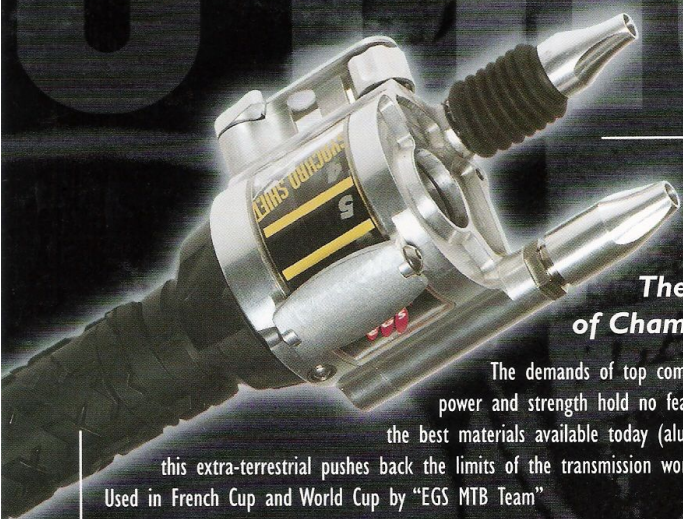

®
SUPER
SHIFTS

1 shifter for
2 derailleurs

SHIFT YOUR MIND™

**In quest of
new sensations !**

Share with your family and friends,
the pleasure of riding. Educational and effective,
The Synchro Shift® Easy is perfect for a casual ride
in the countryside or shopping in town.
This model incorporates the full Synchro Shift® technology.

Really easy !

Easy
Casual, city

**1 shifter for
2 derailleurs**

X-Pro
Top competition 1x1 or 1x7

**The gear
of Champions !**

The demands of top competition in terms of
power and strength hold no fears for X-Pro®. Made with
the best materials available today (aluminium and titanium),
this extra-terrestrial pushes back the limits of the transmission world.
Used in French Cup and World Cup by "EGS MTB Team"

**Ride in
another
dimension !**

SH
YO
MI

IFT
UR
ND

At last, a legal way of going beyond the limits... !

In extreme conditions or in competition, top-performance MTB winners and riders can no longer do without it. The system's technology (ball bearing-mounted followers...) guarantees accuracy and its innovative functions ensure maximum performance. Used in French Cup and World Cup by "EGS MTB Team".

Gets you in front and keeps you there !

Ultimate

*Competition 1x1 or 1x6**

Sport

*Active sport, free ride 1x1 or 1x6**

Breaking through the pleasure barrier... !

On all types of terrain and under the most demanding conditions, put some rhythm into your riding in total safety. Its components (glass fiber-reinforced polyamid) make this shifter an extremely light and shock-resistant system.