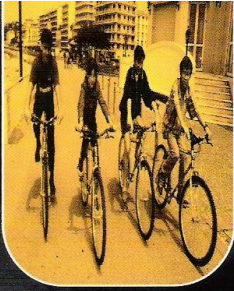

®
SUPER
SHIFTS

1 shifter for
2 derailleurs

SHIFT YOUR MIND™

**In quest of
new sensations !**

Share with your family and friends,
the pleasure of riding. Educational and effective,
The Synchro Shift® Easy is perfect for a casual ride
in the countryside or shopping in town.
This model incorporates the full Synchro Shift® technology.

Really easy !

Easy
Casual, city

**1 shifter for
2 derailleurs**

X-Pro
Top competition 1x1 or 1x7

**The gear
of Champions !**

The demands of top competition in terms of
power and strength hold no fears for X-Pro®. Made with
the best materials available today (aluminium and titanium),
this extra-terrestrial pushes back the limits of the transmission world.
Used in French Cup and World Cup by "EGS MTB Team"