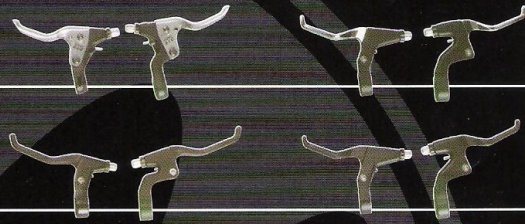

Specific Synchro Shift® Brake levers
Lee Chi Canti EC1/EC3 or EC2/EC4 - Lee Chi V-Brake EV1 or EV2
Dia Compe V-Brake DP-8E